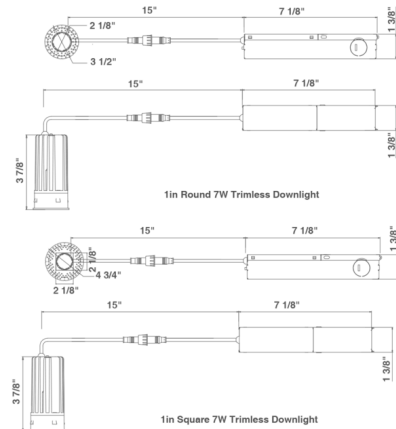

Shown in matte white