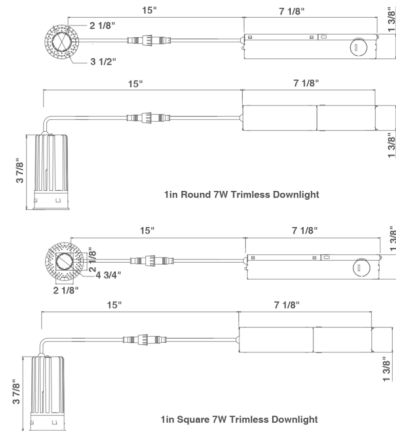

Shown in matte white