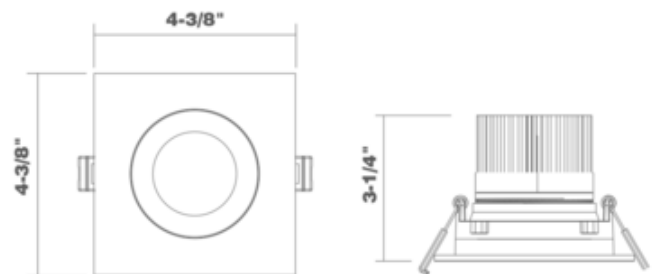

**BRAND**

Beach Lighting

**DESCRIPTION**

The Round 3.5 Inch LED Trimless Recessed Downlight is a complete fixture for remodel applications. The fixture is air tight, damp location, and IC rated. CCT Select allows the color temperature be set to 2700K, 3000K, 3500K, 4000K, or 5000K via a switch on the driver prior to installation. Includes remote driver. Dimmable with TRIAC dimmers. Optional new construction mounting plate and Emergency driver sold separately.

<b>TRIM COLOR</b>	N/A
<b>BODY FINISH</b>	Matte White
<b>WATTAGE</b>	12W
<b>DIMMER</b>	Low Voltage Electronic
<b>DIMENSIONS</b>	3.5"W x 3.25"H
<b>INTEGRATED LED MODULE</b>	
<b>LAMP</b>	1 x LED/12W/120V LED

*Technical Information*

<b>LUMINOUS FLUX</b>	800 lumens
<b>LUMENS/WATT</b>	66.67
<b>LAMP COLOR</b>	CCT Select
<b>COLOR RENDERING</b>	90 CRI
<b>BEAM ANGLE</b>	38°
<b>FUNCTION</b>	Downlight
<b>CEILING TYPE</b>	Drywall Trimless/Flush
<b>HOUSING TYPE</b>	Remodel IC Airtight
<b>HOUSING HEIGHT</b>	3"
<b>SPEC #</b>	BEA1161711