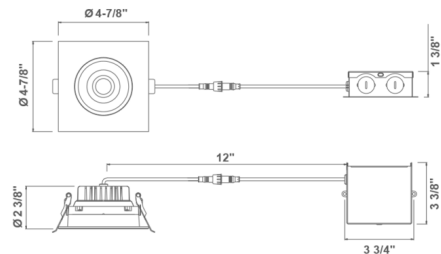

CLICK TO VIEW PRODUCT

Notes: