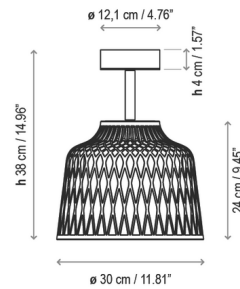

Shown in black / light grey

Specifications

COLOR	Light Grey
BODY FINISH	Black
WATTAGE	15W
DIMMER	Standard 120V
DIMENSIONS	11.81"W x 9.45"H
BULB NOT INCLUDED	1 x A19/Medium (E26)/15W/120V LED
COUNTRY OF ORIGIN	Spain