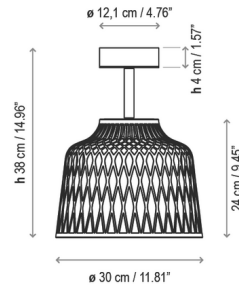

Shown in black / light grey

Specifications

COLOR	Light Grey
BODY FINISH	Black
WATTAGE	15W
DIMMER	Standard 120V
DIMENSIONS	11.81"W x 9.45"H
BULB NOT INCLUDED	1 x A19/Medium (E26)/15W/120V LED
COUNTRY OF ORIGIN	Spain