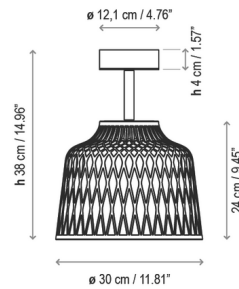

By Bover

Description

Refresh your exterior lighting with the Soft PF/30 Outdoor Ceiling Light. This stylish fixture features a beautiful diamond-patterned silicone shade reminiscent of classic Bohemian wine glasses, combined with a polycarbonate diffuser and textured black canopy. This light is well-suited for a porch or patio setting.

Shown in black / ochre

Specifications

COLOR	Ochre
BODY FINISH	Black
WATTAGE	15W
DIMMER	Standard 120V
DIMENSIONS	11.81"W x 9.45"H
BULB NOT INCLUDED	1 x A19/Medium (E26)/15W/120V LED
COUNTRY OF ORIGIN	Spain