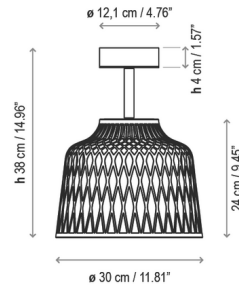

### Specifications

COLOR	Olive Grey
BODY FINISH	Black
WATTAGE	15W
DIMMER	Standard 120V
DIMENSIONS	11.81"W x 9.45"H
BULB NOT INCLUDED	1 x A19/Medium (E26)/15W/120V LED
COUNTRY OF ORIGIN	Spain

CLICK TO VIEW PRODUCT