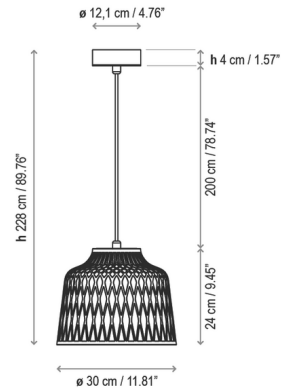

### Specifications

COLOR	Light Grey
BODY FINISH	Black
WATTAGE	15W
DIMMER	Standard 120V
DIMENSIONS	11.81"W x 9.45"H
BULB NOT INCLUDED	1 x A19/Medium (E26)/15W/120V LED
COUNTRY OF ORIGIN	Spain

CLICK TO VIEW PRODUCT