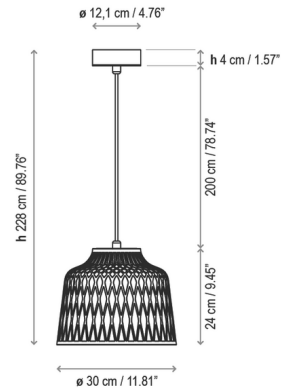

By Bover

Description

Refresh your exterior lighting with the Soft S/30 Outdoor Pendant. This stylish outdoor light fixture displays a beautiful diamond-patterned silicone shade reminiscent of classic Bohemian wine glasses, combined with a polycarbonate diffuser and textured black canopy. This light is well-suited for a porch or patio setting.

Shown in black / ochre

Specifications

COLOR	Ochre
BODY FINISH	Black
WATTAGE	15W
DIMMER	Standard 120V
DIMENSIONS	11.81"W x 9.45"H
BULB NOT INCLUDED	1 x A19/Medium (E26)/15W/120V LED
COUNTRY OF ORIGIN	Spain