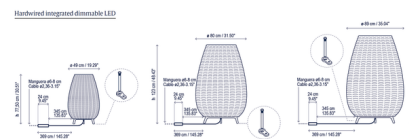

CLICK TO VIEW PRODUCT

Notes: