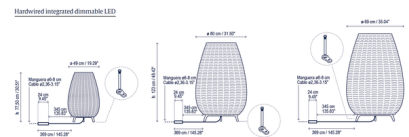

CLICK TO VIEW PRODUCT

Notes: