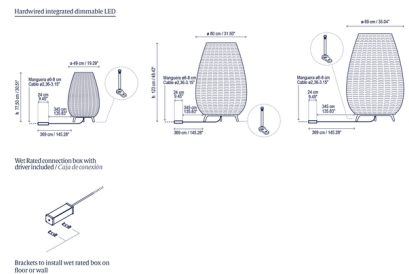

CLICK TO VIEW PRODUCT

Notes: