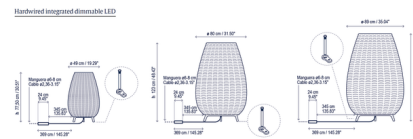

### Description

The Amphora Outdoor Hardwired Floor Lamp features a handwoven shade that is a subtle, tasteful tribute to the terracotta amphora vases used in gardens and terraces throughout the Mediterranean. The shade, made of recyclable, non-toxic synthetic polyethylene fiber, is combined with a UV-resistant polyethylene globe diffuser for a waterproof design that makes this the perfect lighting source for outdoor areas. This versatile lamp can be placed indoors or outdoors to provide a warm, ambient glow that highlights any occasion. This lamp is hardwired and includes a wet-rated connection box with driver. Available in three heights: 30.51 inches (Amphora 01), 48.43 inches (Amphora 02) and 53.94 inches (Amphora 03).

### Specifications

COLOR . . . . . Light Beige  
 BODY FINISH . . . . . Brown  
 WATTAGE . . . . . 24.7W  
 DIMMER . . . . . 0-10V  
 DIMENSIONS . . . . . 31.5"W x 48.43"H  
 INTEGRATED LED MODULE . . . . . 1 x LED/24.7W/120V LED  
 COUNTRY OF ORIGIN . . . . . Spain

### Technical Information

COLOR RENDERING . . . . . 90 CRI  
 LAMP COLOR . . . . . 2700K  
 LUMENS/WATT . . . . . 121.46  
 LUMINOUS FLUX . . . . . 3000 lumens

Shown in brown / light beige

CLICK TO VIEW PRODUCT