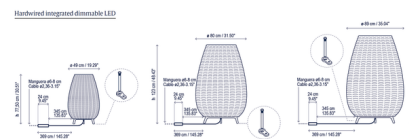

Hardwired integrated dimmable LED