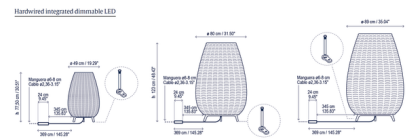

CLICK TO VIEW PRODUCT

Notes: