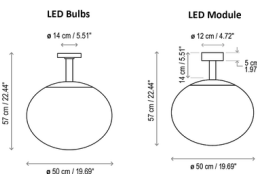

### Description

The Elipse Outdoor Ceiling Light is a simple yet mesmerizing globe of light that complements and illuminates your outdoor space. Made of UV-resistant polyethylene, the globe protects the light source against the elements. Place multiple lights in your patio or terrace to create a magical, inviting setting. Available in two sizes: 11.81 inches (model PF/30) and 19.69 inches (PF/50). Note: The LED E26 bulb option requires two E26 medium base bulbs which are not included.

### Specifications

COLOR	N/A
BODY FINISH	White
WATTAGE	17.1W
DIMMER	Standard 120V
DIMENSIONS	11.81"W x 15.35"H
INTEGRATED LED MODULE	1 x LED/17.1W/120V LED
COUNTRY OF ORIGIN	Spain

#### 11.81" Width

#### 19.69" Width

CLICK TO VIEW PRODUCT

Notes: