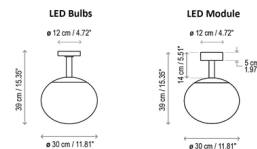

### Description

The Elipse Outdoor Ceiling Light is a simple yet mesmerizing globe of light that complements and illuminates your outdoor space. Made of UV-resistant polyethylene, the globe protects the light source against the elements. Place multiple lights in your patio or terrace to create a magical, inviting setting. Available in two sizes: 11.81 inches (model PF/30) and 19.69 inches (PF/50). Note: The LED E26 bulb option requires two E26 medium base bulbs which are not included.

### Specifications

COLOR	N/A
BODY FINISH	White
WATTAGE	17.1W
DIMMER	Standard 120V
DIMENSIONS	11.81"W x 15.35"H
INTEGRATED LED MODULE	1 x LED/17.1W/120V LED
COUNTRY OF ORIGIN	Spain

#### 11.81" Width

#### 19.69" Width

CLICK TO VIEW PRODUCT

Notes: