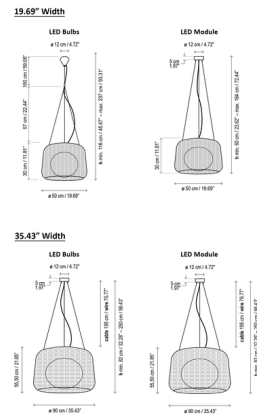

Lightology

lightology.com
866-954-4489
06-30-26

Project: _____
 Company: _____
 Location: _____ Fixture Type: _____
 SPEC #: **BOV1161757**
 Approved On: _____ Approved By: _____

Fora Outdoor Pendant By Bover

Description

The Fora Outdoor Pendant is a versatile luminaire that can be used indoors or outdoors, made of a handwoven synthetic wicker shade and inner UV-resistant polyethylene globe that are resistant to weathering. The globe diffuses the light to cast a warm ambient glow, creating a pleasant atmosphere in any residential or commercial space. Available in two widths: 19.69 inches (Fora S) and 35.43 inches (Fora 90). Note: The LED E26 bulb option requires two E26 medium base bulbs which are not included.

Shown in graphite brown / rattan brown

Specifications

COLOR	N/A
BODY FINISH	Graphite Brown / Rattan Brown
WATTAGE	17.1W
DIMMER	Standard 120V
DIMENSIONS	19.69"W x 11.81"H
INTEGRATED LED MODULE	1 x LED/17.1W/120V LED
COUNTRY OF ORIGIN	Spain

Technical Information

COLOR RENDERING	90 CRI
LAMP COLOR	2700K
LUMENS/WATT	120.70
LUMINOUS FLUX	2064 lumens

CLICK TO VIEW PRODUCT

Notes: