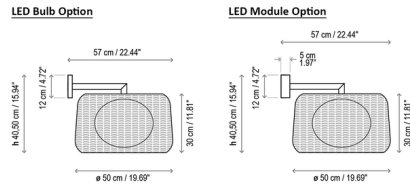

### Specifications

COLOR	N/A
BODY FINISH	Natural White / Light Beige
WATTAGE	17.1W
DIMMER	Low Voltage Electronic
DIMENSIONS	19.69"W x 15.94"H x 22.44"D
INTEGRATED LED MODULE	1 x LED/17.1W/120V LED
COUNTRY OF ORIGIN	Spain