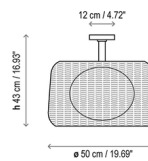

Shown in natural white / light beige

LED Bulb Option

LED Module Option

Specifications

COLOR	N/A
BODY FINISH	Natural White / Light Beige
WATTAGE	17.1W
DIMMER	Standard 120V
DIMENSIONS	19.69"W x 16.93"H
INTEGRATED LED MODULE	1 x LED/17.1W/120V LED
COUNTRY OF ORIGIN	Spain