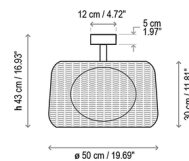

Shown in natural white / light beige

LED Bulb Option

LED Module Option

Specifications

COLOR	N/A
BODY FINISH	Natural White / Light Beige
WATTAGE	17.1W
DIMMER	Standard 120V
DIMENSIONS	19.69"W x 16.93"H
INTEGRATED LED MODULE	1 x LED/17.1W/120V LED
COUNTRY OF ORIGIN	Spain