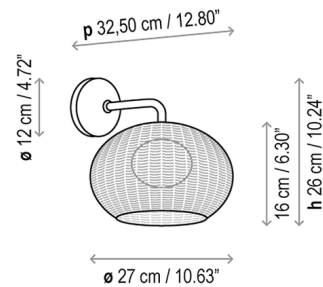

### Specifications

COLOR	N/A
BODY FINISH	Graphite Brown / Brown
WATTAGE	8.4W
DIMMER	Low Voltage Electronic
DIMENSIONS	10.63"W x 10.24"H x 12.8"D
INTEGRATED LED MODULE	1 x LED/8.4W/120V LED
COUNTRY OF ORIGIN	Spain