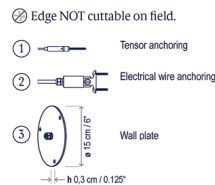

Shown in black / brown