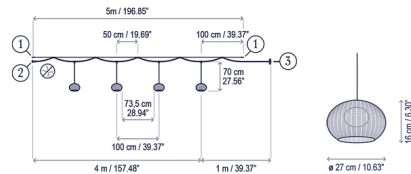

Shown in black / brown