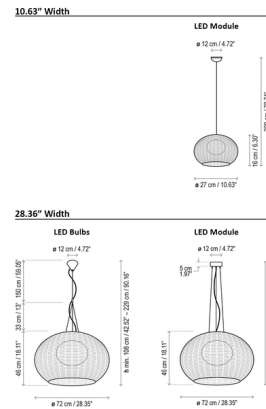

CLICK TO VIEW PRODUCT

Notes: