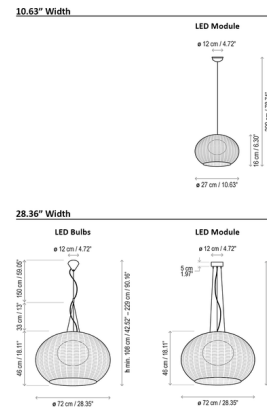

### Description

The Garota Outdoor Pendant is the perfect addition to any patio or outdoor space. This unique light features a sea urchin shape handwoven out of recyclable, non-toxic synthetic polyethylene fibers. The light is protected by a UV-resistant polyethylene globe for weather resistance in outdoor applications. With its warm glow, the Garota creates a relaxing setting for an evening gathering. Available in two widths: 10.63 inches (model S/01) and 28.35 inches (S/02). Notes: The LED E26 bulb option requires two E26 medium base bulbs which are not included. The 10.63 inch size is only available with a TRIAC dimmable LED module.

### Specifications

COLOR	N/A
BODY FINISH	Natural White / Ivory White
WATTAGE	17.1W
DIMMER	0-10V
DIMENSIONS	28.35"W x 18.11"H
INTEGRATED LED MODULE	1 x LED/17.1W/120V LED
COUNTRY OF ORIGIN	Spain

### Technical Information

COLOR RENDERING	90 CRI
LAMP COLOR	2700K
LUMENS/WATT	120.70
LUMINOUS FLUX	2064 lumens

Shown in natural white / ivory white

CLICK TO VIEW PRODUCT

Notes: