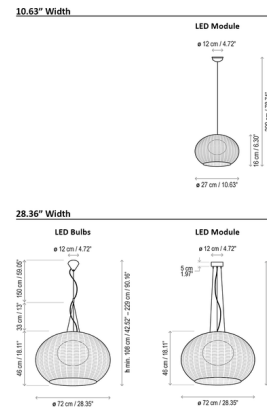

CLICK TO VIEW PRODUCT

Notes: