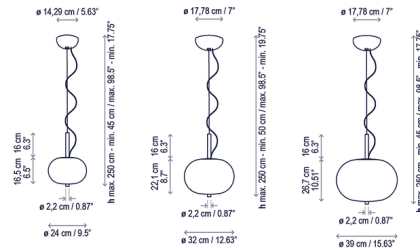

CLICK TO VIEW PRODUCT

Notes: