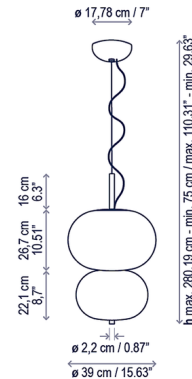

CLICK TO VIEW PRODUCT

Notes: