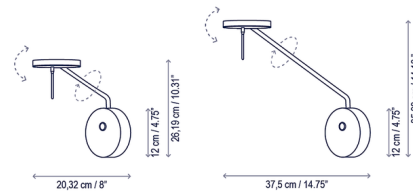

By LedsC4

Description

The Invisible Wall Light is a versatile, stylish lighting solution for your home or office space. The tinted diffuser creates a warm, inviting glow, and a touch dimmer is conveniently located on the backplate. The adjustable head and arm allow tailoring the light direction to your needs. Available in two depths: 8 inches (model A/02) and 14.75 inches (A/01).

Shown in matte black

Specifications

COLOR	N/A
BODY FINISH	Matte Black
WATTAGE	9W
DIMMER	Included
DIMENSIONS	4.75"W x 10.31"H x 8"D
INTEGRATED LED MODULE	1 x LED/9W/120V LED
COUNTRY OF ORIGIN	Spain

Technical Information