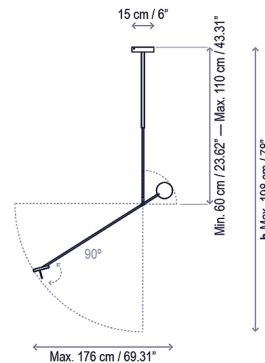

CLICK TO VIEW PRODUCT

Notes: