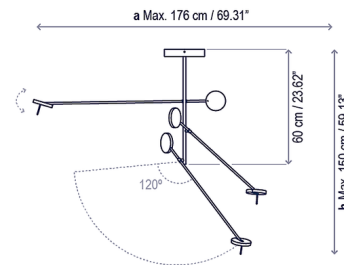

Technical Information

COLOR RENDERING	90 CRI
LAMP COLOR	2700K
LUMENS/WATT	178.00
LUMINOUS FLUX	1602 lumens

CLICK TO VIEW PRODUCT

Notes: