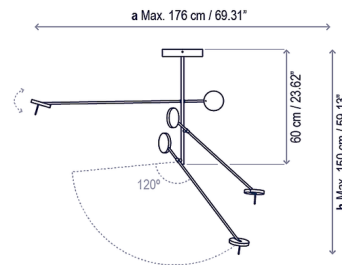

CLICK TO VIEW PRODUCT

Notes: