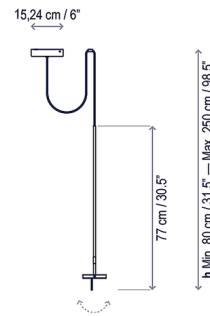

CLICK TO VIEW PRODUCT

Notes: