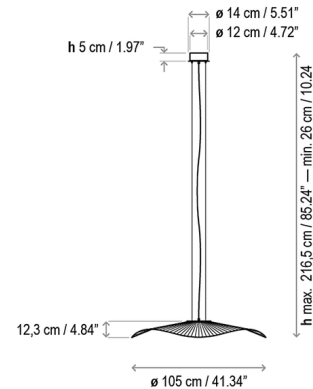

Shown in black / brown synthetic fiber

Specifications

COLOR Brown Synthetic Fiber
BODY FINISH Black
WATTAGE 17.1W
DIMMER Low Voltage Electronic
DIMENSIONS 41.34"W x 4.84"H
INTEGRATED LED MODULE 1x LED/17.1W/120V LED
COUNTRY OF ORIGIN Spain

Technical Information

COLOR RENDERING 90 CRI
LAMP COLOR 2700K
LUMENS/WATT 120.70
LUMINOUS FLUX 2064 lumens

CLICK TO VIEW PRODUCT

Notes: