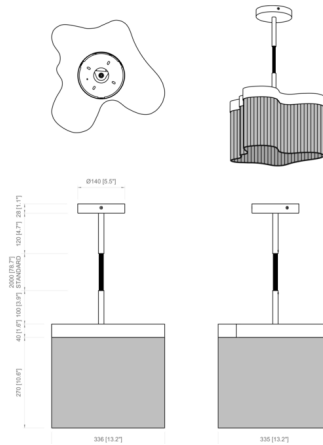

CLICK TO VIEW PRODUCT

Notes: