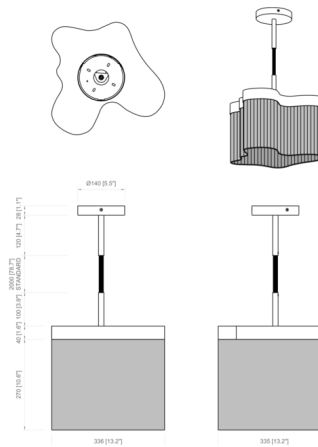

Description

The Arcipelago Pendant features a distinctive organic shape reminiscent of an island in the sea. The lamp's shade is crafted from a Trevira textile trim draped around the edges of the lamp. Earth-toned colors are paired with a satin brass finish to create a warm, mid-century inspired aesthetic.

Specifications

COLOR Cognac
 BODY FINISH Satin Brass
 WATTAGE 12W
 DIMMER Low Voltage Electronic
 DIMENSIONS 13.2"W x 16.1"H x 13.2"D
 INTEGRATED LED MODULE 1 x LED/12W/120V LED
 COUNTRY OF ORIGIN Italy

Technical Information

COLOR RENDERING 90 CRI
 LAMP COLOR 3000K
 LUMENS/WATT 150.00
 LUMINOUS FLUX 1800 lumens

Shown in satin brass / cognac

CLICK TO VIEW PRODUCT

Notes: