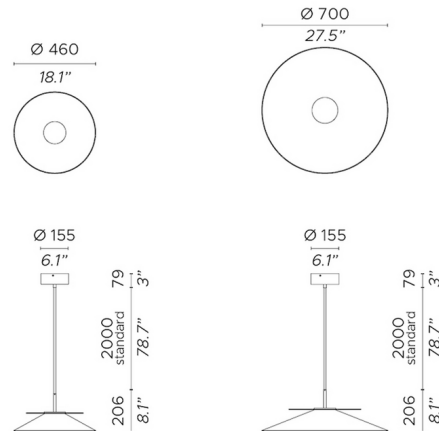

Specifications

COLOR White Cotton
BODY FINISH Satin Golden Nickel
WATTAGE 19W
DIMMER 0-10V
DIMENSIONS 18.1"W x 8.3"H
INTEGRATED LED MODULE 1 x LED/19W/120V LED
COUNTRY OF ORIGIN Italy

Technical Information

COLOR RENDERING 90 CRI
LAMP COLOR 2700K
LUMENS/WATT 98.42
LUMINOUS FLUX 1870 lumens

Shown in satin golden nickel / white cotton

CLICK TO VIEW PRODUCT

Notes: