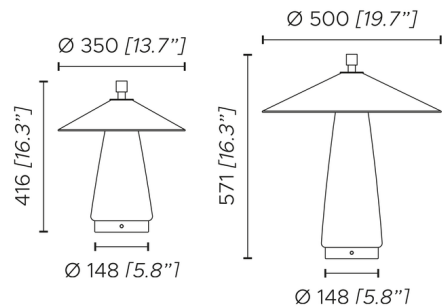

### Specifications

COLOR . . . . . White Cotton  
BODY FINISH . . . . . Champagne  
WATTAGE . . . . . 13W  
DIMMER . . . . . Included  
DIMENSIONS . . . . . 13.7"W x 16.3"H  
INTEGRATED LED MODULE . . . . . 1 x LED/13W/120V LED  
COUNTRY OF ORIGIN . . . . . Italy