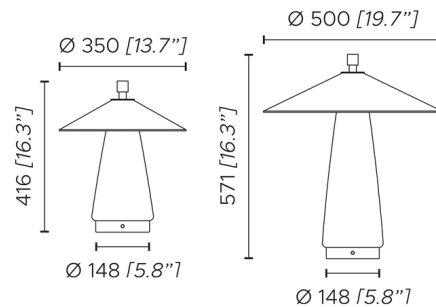

### Specifications

COLOR . . . . . White Cotton  
BODY FINISH . . . . . Champagne  
WATTAGE . . . . . 13W  
DIMMER . . . . . Included  
DIMENSIONS . . . . . 13.7"W x 16.3"H  
INTEGRATED LED MODULE . . . . . 1 x LED/13W/120V LED  
COUNTRY OF ORIGIN . . . . . Italy