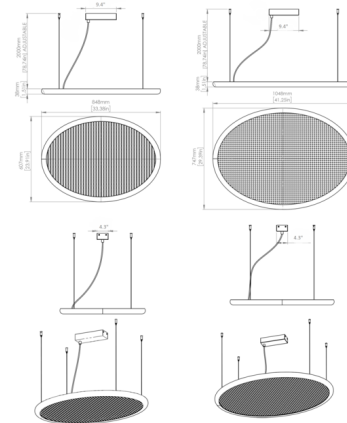

Description

The Bogota Pendant features a light, elegant expression inspired by mid-century modern, South American designs. The oval, black lacquer frame houses a flat panel LED set behind either white cotton fabric with a Calacatta marble print or a Vienna Straw octagonal weave. The Vienna Straw offers a distinctly retro appearance with a warm, natural material, while the marble-print fabric presents a more contemporary option. The pendant is supported by field-adjustable cable and a white rectangular canopy.

Specifications

COLOR	Marble Print Cotton
BODY FINISH	Black
WATTAGE	35W
DIMMER	Low Voltage Electronic
DIMENSIONS	33.3"L x 23.9"W x 1.5"H
INTEGRATED LED MODULE	1 x LED/35W/120V LED
COUNTRY OF ORIGIN	Italy

Technical Information

COLOR RENDERING	90 CRI
LUMENS/WATT	88.57
LUMINOUS FLUX	3100 lumens

Notes:

Shown in black / marble print cotton

CLICK TO VIEW PRODUCT