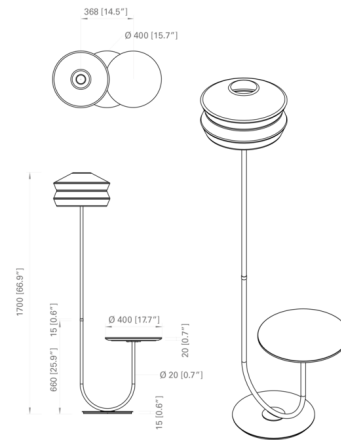

### Description

The Calypso Antigua Floor Lamp is inspired by the bold geometric lines of Art Deco design with a tropical twist. The uniquely shaped fabric shade tops a black lacquered stem that has been partially wrapped in green leather. The curving stem also supports a round, Red Levanto marble tabletop that further enhances the piece's luxurious aesthetic with a functional element. Foot dimmer switch located on cord.

### Specifications

COLOR . . . . . Mint Multi  
 BODY FINISH . . . . . Brown  
 WATTAGE . . . . . 14W  
 DIMMER . . . . . Included  
 DIMENSIONS . . . . . 31.4"W x 70.1"H x 15.7"D  
 BULB NOT INCLUDED . . . . . 1 x A19/Medium (E26)/14W/120V LED  
 COUNTRY OF ORIGIN . . . . . Italy