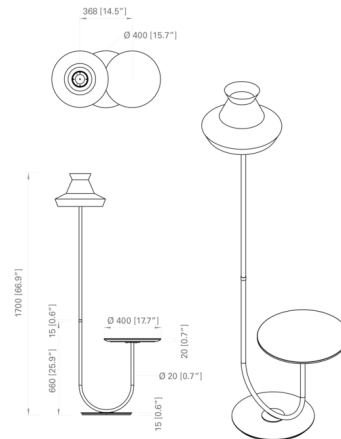

Lightology

lightology.com
866-954-4489
06-29-26

Project: _____
 Company: _____
 Location: _____ Fixture Type: _____
 SPEC #: **CDI1161822**
 Approved On: _____ Approved By: _____

Calypso Guadeloupe Floor Lamp By Contardi

Description

The Calypso Guadeloupe Floor Lamp is inspired by the bold geometric lines of Art Deco design with a tropical twist. The uniquely shaped fabric shade tops a black lacquered stem that has been partially wrapped in green leather. The curving stem also supports a round, red Levanto marble tabletop that further enhances the piece's luxurious aesthetic with a functional element. Foot dimmer switch located on cord.

Shown in brown / sale e pepe multi

Specifications

COLOR	Sale E Pepe Multi
BODY FINISH	Brown
WATTAGE	14W
DIMMER	Included
DIMENSIONS	31.4"W x 70.1"H x 15.7"D
BULB NOT INCLUDED	1 x A19/Medium (E26)/14W/120V LED
COUNTRY OF ORIGIN	Italy