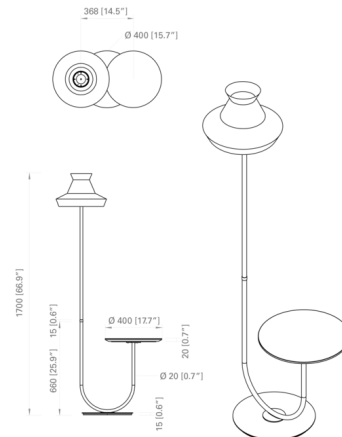

### Description

The Calypso Guadeloupe Floor Lamp is inspired by the bold geometric lines of Art Deco design with a tropical twist. The uniquely shaped fabric shade tops a black lacquered stem that has been partially wrapped in green leather. The curving stem also supports a round, green Guatemala marble tabletop that further enhances the piece's luxurious aesthetic with a functional element. Foot dimmer switch located on cord.

### Specifications

COLOR . . . . . Sale E Pepe Multi  
BODY FINISH . . . . . Matte Black  
WATTAGE . . . . . 14W  
DIMMER . . . . . Included  
DIMENSIONS . . . . . 31.5"W x 66.9"H x 15.7"D  
BULB NOT INCLUDED . . . . . 1 x A19/Medium (E26)/14W/120V LED  
COUNTRY OF ORIGIN . . . . . Italy