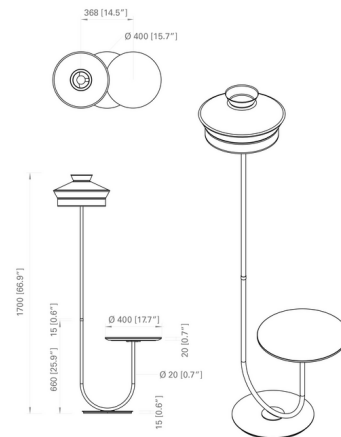

CLICK TO VIEW PRODUCT

Notes: