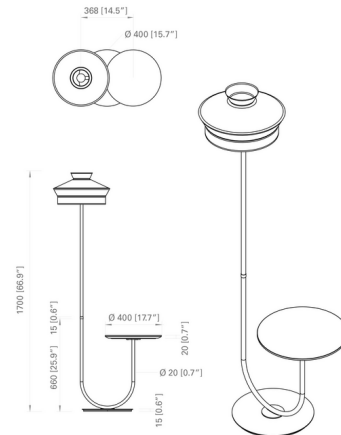

Description

The Calypso Martinique Floor Lamp is inspired by the bold geometric lines of Art Deco design with a tropical twist. The uniquely shaped fabric shade tops a black lacquered stem that has been partially wrapped in green leather. The curving stem also supports a round, green Guatemala marble tabletop that further enhances the piece's luxurious aesthetic with a functional element. Foot dimmer switch located on cord.

Shown in matte black / yellow multi

Specifications

COLOR Yellow Multi
BODY FINISH Matte Black
WATTAGE 14W
DIMMER Included
DIMENSIONS 31.5"W x 66.9"H x 15.7"D
BULB NOT INCLUDED 1 x A19/Medium (E26)/14W/120V LED
COUNTRY OF ORIGIN Italy