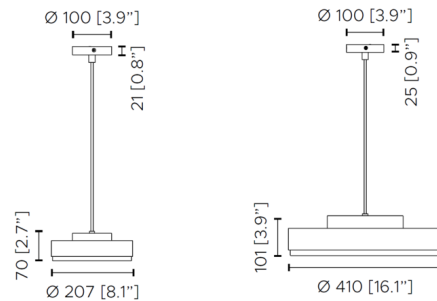

CLICK TO VIEW PRODUCT

Notes: