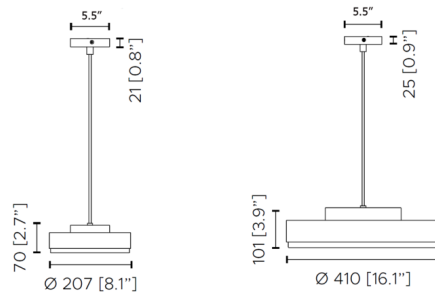

CLICK TO VIEW PRODUCT

Notes: