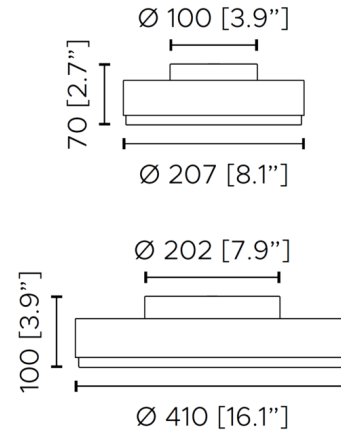

CLICK TO VIEW PRODUCT

Notes: