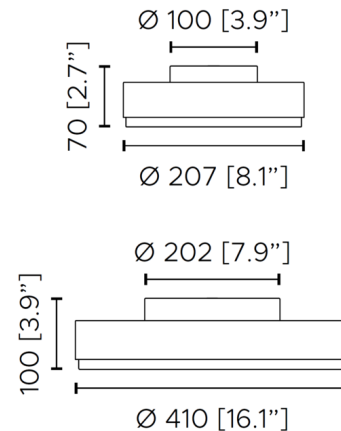

Lightology

lightology.com
866-954-4489
04-25-26

Project: _____

Company: _____

Location: _____ Fixture Type: _____

SPEC #: **CDI1161829**

Approved On: _____ Approved By: _____

Discus Ceiling Light

By Contardi

Description

The Discus Ceiling Light features a simple, streamlined design with a round shape encircled by a metal band for a luxurious accent. The integrated LED light source is set behind an opal white diffuser that reduces glare and assists in evenly distributing light. Includes mounting plate for standard US junction box.

Specifications

COLOR	Gold
BODY FINISH	Brown
WATTAGE	14.3W
DIMMER	Standard 120V
DIMENSIONS	8.1"W x 2.8"H
INTEGRATED LED MODULE	1 x LED/14.3W/120V LED
COUNTRY OF ORIGIN	Italy

Technical Information

COLOR RENDERING	90 CRI
LAMP COLOR	2700K
LUMENS/WATT	171.33
LUMINOUS FLUX	2450 lumens

Shown in brown / gold

CLICK TO VIEW PRODUCT

Notes: