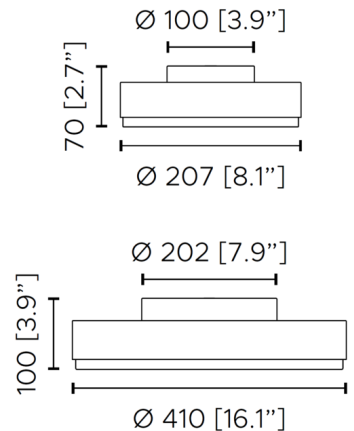

Lightology

lightology.com
866-954-4489
04-12-26

Project: _____

Company: _____

Location: _____ Fixture Type: _____

SPEC #: **CDI1161830**

Approved On: _____ Approved By: _____

Discus Ceiling Light

By Contardi

Description

The Discus Ceiling Light features a simple, streamlined design with a round shape encircled by a metal band for a luxurious accent. The integrated LED light source is set behind an opal white diffuser that reduces glare and assists in evenly distributing light. Includes mounting plate for standard US junction box.

Specifications

COLOR . . . . . Brass
BODY FINISH . . . . . Matte White
WATTAGE 14.3W
DIMMER . . . . . Low Voltage Electronic
DIMENSIONS . . . . . 8.1"W x 2.7"H
INTEGRATED LED MODULE . . . . . 1 x LED/14.3W/120V LED
COUNTRY OF ORIGIN . . . . . Italy

Technical Information

COLOR RENDERING . . . . . 90 CRI
LAMP COLOR 3000K
LUMENS/WATT 171.33
LUMINOUS FLUX . . . . . 2450 lumens

Shown in matte white / brass

CLICK TO VIEW PRODUCT

Notes: