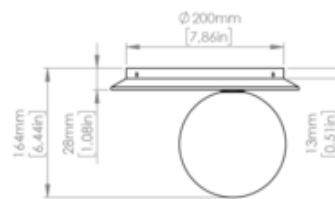

Technical Information

COLOR RENDERING	90 CRI

SPEC # CDI1161833

COMPANY	PROJECT	FIXTURE TYPE	APPROVED BY	DATE