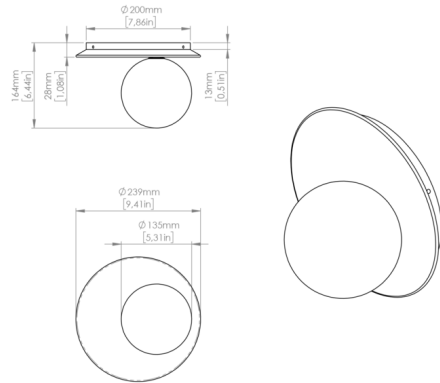

CLICK TO VIEW PRODUCT