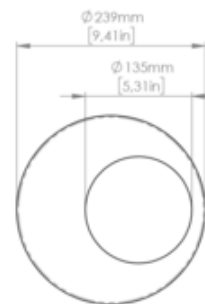

Technical Information

COLOR RENDERING	90 CRI

SPEC # CDI1161833

COMPANY	PROJECT	FIXTURE TYPE	APPROVED BY	DATE