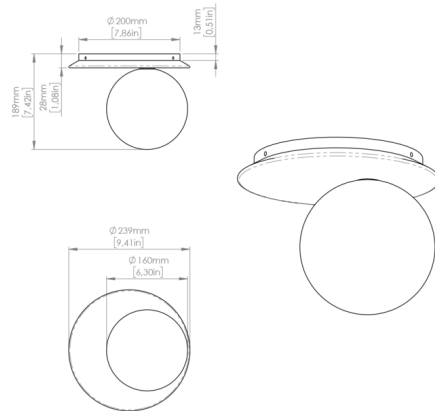

Shown in white marble / opal