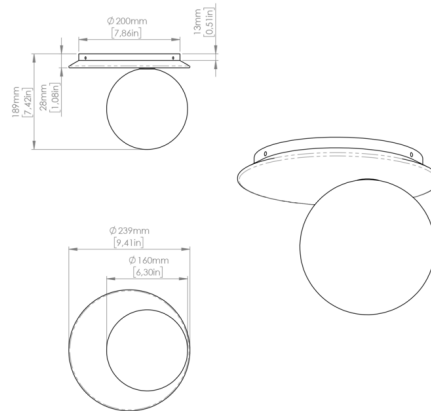

### Description

The Emma Ceiling Light offers understated elegance with a simple silhouette enhanced by luxe materials. The opal glass globe diffuser is set atop a marble backplate that provides a unique visual texture with natural variations.

### Specifications

COLOR . . . . . Opal  
BODY FINISH . . . . . White Marble  
WATTAGE . . . . . 7W  
DIMMER . . . . . Standard 120V  
DIMENSIONS . . . . . 9.44"W x 7.4"H x 9.44"D  
BULB NOT INCLUDED . . . . . 1 x JCD/G9/7W/120V LED  
COUNTRY OF ORIGIN . . . . . Italy

### Technical Information

COLOR RENDERING . . . . . 90 CRI

Shown in white marble / opal

CLICK TO VIEW PRODUCT

Notes: