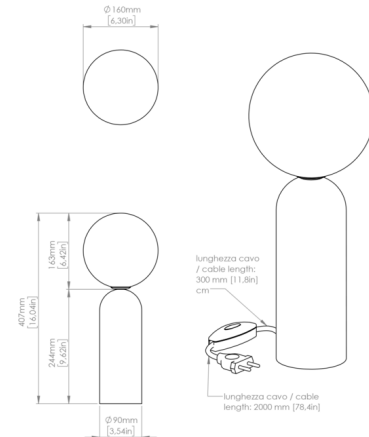

CLICK TO VIEW PRODUCT

Notes: