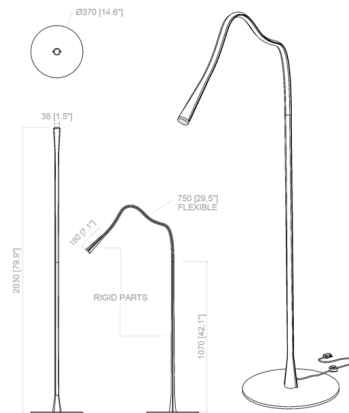

CLICK TO VIEW PRODUCT

Notes: