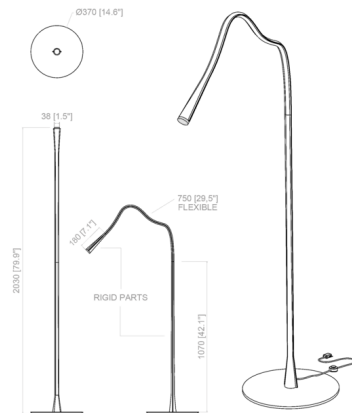

Description

The Flexiled Floor Lamp will make a perfect addition to a living room or office with a flexible neck that can be aimed to provide light exactly where it is needed. The stem and neck are covered with a leather sheath with stitched details, adding a luxurious element to Flexiled's minimalist design. The lamp houses an integrated LED light source with an included dimmer footswitch located on cord.

Shown in matte black / ivory leather

Specifications

COLOR	Ivory Leather
BODY FINISH	Matte Black
WATTAGE	7W
DIMMER	Included
DIMENSIONS	14.5"W x 79.9"H x 14.5"D
INTEGRATED LED MODULE	1 x LED/7W/120V LED
COUNTRY OF ORIGIN	Italy