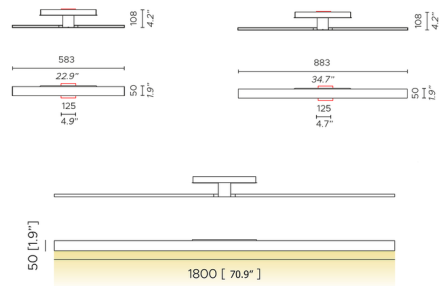

### Description

Illuminate your wall art with the sleek and practical Fly Picture Light. An LED strip is housed within the articulated rectangular shade, which can pivot 70 degrees to direct light precisely where it is needed. Phase cut/TRIAC dimmable. A 4.9 inch square cover plate is included for covering the junction box. The 70.9 inch size is not available in Anthracite finish.

### Specifications

COLOR . . . . . N/A  
BODY FINISH . . . . . Satin Golden Nickel  
WATTAGE . . . . . 11.5W  
DIMMER . . . . . Low Voltage Electronic  
DIMENSIONS . . . . . 22.95"W x 1.97"H x 4.25"D  
INTEGRATED LED MODULE . . . . . 1 x LED/11.5W/120V LED  
COUNTRY OF ORIGIN . . . . . Italy

### Technical Information

COLOR RENDERING . . . . . 90 CRI  
LAMP COLOR . . . . . 2700K  
LUMENS/WATT . . . . . 130.43  
LUMINOUS FLUX . . . . . 1500 lumens

Shown in satin golden nickel

CLICK TO VIEW PRODUCT