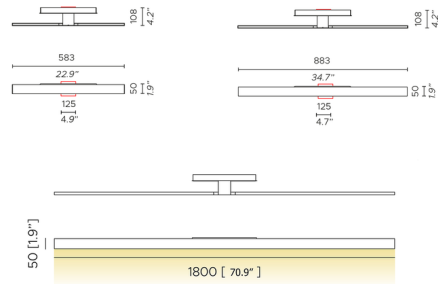

Description

Illuminate your wall art with the sleek and practical Fly Picture Light. An LED strip is housed within the articulated rectangular shade, which can pivot 70 degrees to direct light precisely where it is needed. Phase cut/TRIAC dimmable. A 4.9 inch square cover plate is included for covering the junction box. The 70.9 inch size is not available in Anthracite finish.

Specifications

COLOR	N/A
BODY FINISH	Champagne
WATTAGE	11.5W
DIMMER	Standard 120V
DIMENSIONS	22.9"W x 1.9"H x 4.2"D
INTEGRATED LED MODULE	1 x LED/11.5W/120V LED
COUNTRY OF ORIGIN	Italy

Technical Information

COLOR RENDERING	90 CRI
LAMP COLOR	2700K
LUMENS/WATT	100.00
LUMINOUS FLUX	1150 lumens

Shown in champagne

CLICK TO VIEW PRODUCT

Notes: