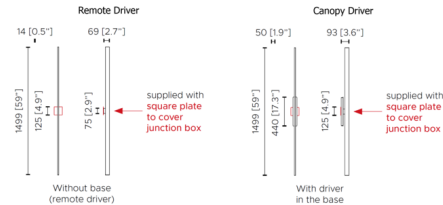

Lightology

lightology.com
866-954-4489
04-26-26

Project: _____
Company: _____
Location: _____ Fixture Type: _____
SPEC #: **CDI1161842**
Approved On: _____ Approved By: _____

Fly Wall Sconce By Contardi

Description

The Fly Wall Sconce features a sleek silhouette with a bold presence. A slim metal bar houses two LED light strips that provide both direct and indirect lighting. Fly's distinctive shape serves as a luminous sculpture, especially when installed in multiples. TRIAC dimmable. Two driver location options are available: Canopy Driver: Driver is installed in the canopy mounted on the wall. A 4.9 inch square cover plate is included for covering the junction box (not pictured). Remote Driver: Driver is installed in a remote location, offering a minimal look on the wall. Does not mount to a standard 4 inch junction box. Note: The 94.5 inch size is only available with Canopy Driver and Brushed Bronze Nickel or Satin Gold Nickel finishes.

Specifications

COLOR	N/A
BODY FINISH	Champagne
WATTAGE	49W
DIMMER	Standard 120V
DIMENSIONS	1.96"W x 59.02"H x 3.66"D
INTEGRATED LED MODULE	1 x LED/21W/120V LED
INTEGRATED LED MODULE	2 x LED/14W/120V LED
COUNTRY OF ORIGIN	Italy

Technical Information

COLOR RENDERING	90 CRI
LAMP COLOR	2700K
LUMENS/WATT	272.38
LUMINOUS FLUX	5720 lumens

Shown in champagne

CLICK TO VIEW PRODUCT

Notes: