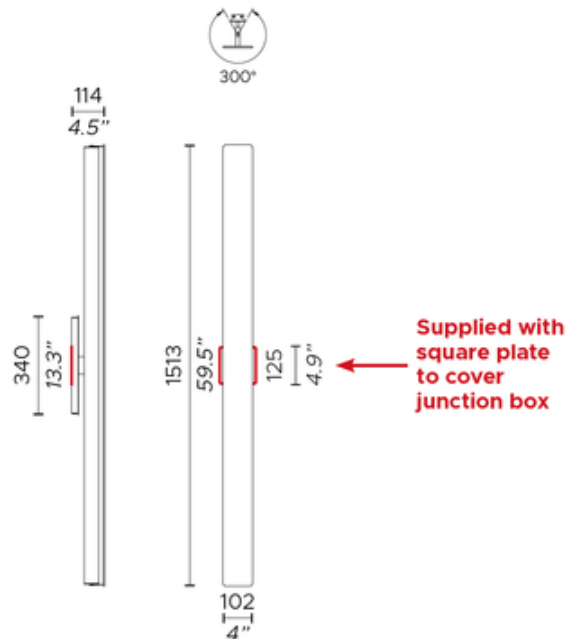

**BRAND**

Contardi

**DESCRIPTION**

The Fly Ap Vela Wall Sconce features a sleek silhouette with a bold presence. A slim light bar houses two LED light strips that provide both direct and indirect lighting. The front of the sconce is covered with a fabric diffuser to shield the light source and reduce glare. The light bar can be angled 300 degrees to direct light from side to side. Fly's distinctive shape serves as a luminous sculpture, especially in groups of multiple fixtures. Phase cut/TRIAC dimmable. Note: Includes 4.9 inch square junction box cover.

Shown in: Satin Golden Nickel / White Cotton

<b>SHADE COLOR</b>	White Cotton
<b>BODY FINISH</b>	Satin Golden Nickel
<b>WATTAGE</b>	21W
<b>DIMMER</b>	Low Voltage Electronic
<b>DIMENSIONS</b>	4"W x 59.5"H x 4.5"D
<b>INTEGRATED LED MODULE</b>	
<b>LAMP</b>	1 x LED/21W/120V LED

*Technical Information*

<b>LUMINOUS FLUX</b>	5200 lumens
<b>LUMENS/WATT</b>	247.62
<b>LAMP COLOR</b>	2700K
<b>COLOR RENDERING</b>	90 CRI

**SPEC #** CDI1161843

COMPANY	PROJECT	FIXTURE TYPE	APPROVED BY	DATE