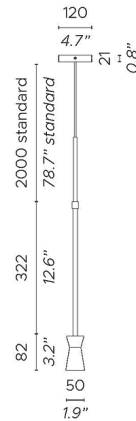

Shown in matte black / dark brown

CLICK TO VIEW PRODUCT

Notes: