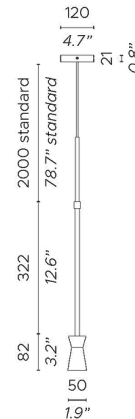

Lightology

lightology.com
866-954-4489
05-24-26

Project: _____
Company: _____
Location: _____ Fixture Type: _____
SPEC #: **CDI1161847**
Approved On: _____ Approved By: _____

G+T Pendant By Contardi

Description

As its name suggests, the hourglass shape of the G+T Pendant's shade was inspired by a cocktail jigger. The pendant's stem is wrapped in dark brown braided leather to complement the shade's luxurious metal finish. G+T's petite proportions make it particularly suited for providing additional task or accent lighting in a variety of applications. Includes canopy mounting plate to cover a 4 inch US junction box.

Specifications

COLOR . . . . . Dark Brown
BODY FINISH . . . . . Matte Black
WATTAGE 3W
DIMMER . . . . . Not Dimmable
DIMENSIONS . . . . . 2"W x 15.8"H x 2"D
INTEGRATED LED MODULE . . . . . 1 x LED/3W/120V LED
COUNTRY OF ORIGIN . . . . . Italy

Technical Information

COLOR RENDERING . . . . . 90 CRI
LAMP COLOR 2700K
LUMENS/WATT 166.67
LUMINOUS FLUX . . . . . 500 lumens

Shown in matte black / dark brown

CLICK TO VIEW PRODUCT

Notes: