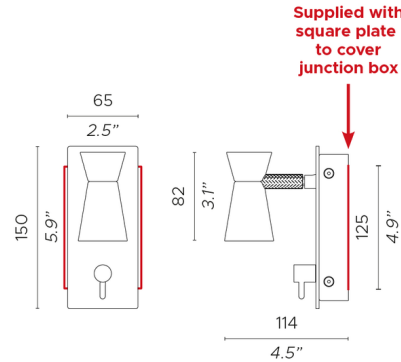

Shown in polished nickel

CLICK TO VIEW PRODUCT

Notes: