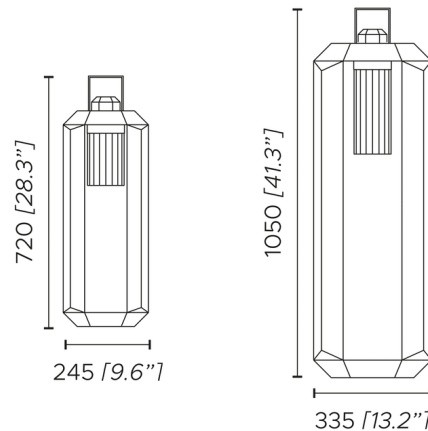

Shown in matte white / clear

CLICK TO VIEW PRODUCT

Notes: