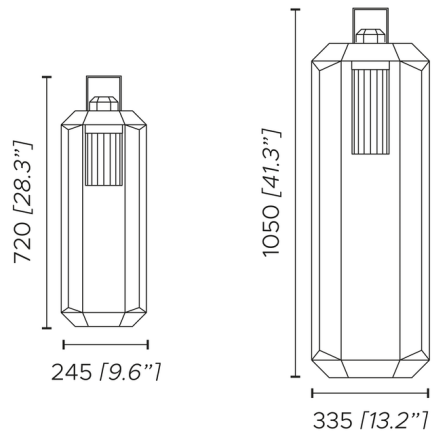

Shown in matte white / clear

CLICK TO VIEW PRODUCT

Notes: